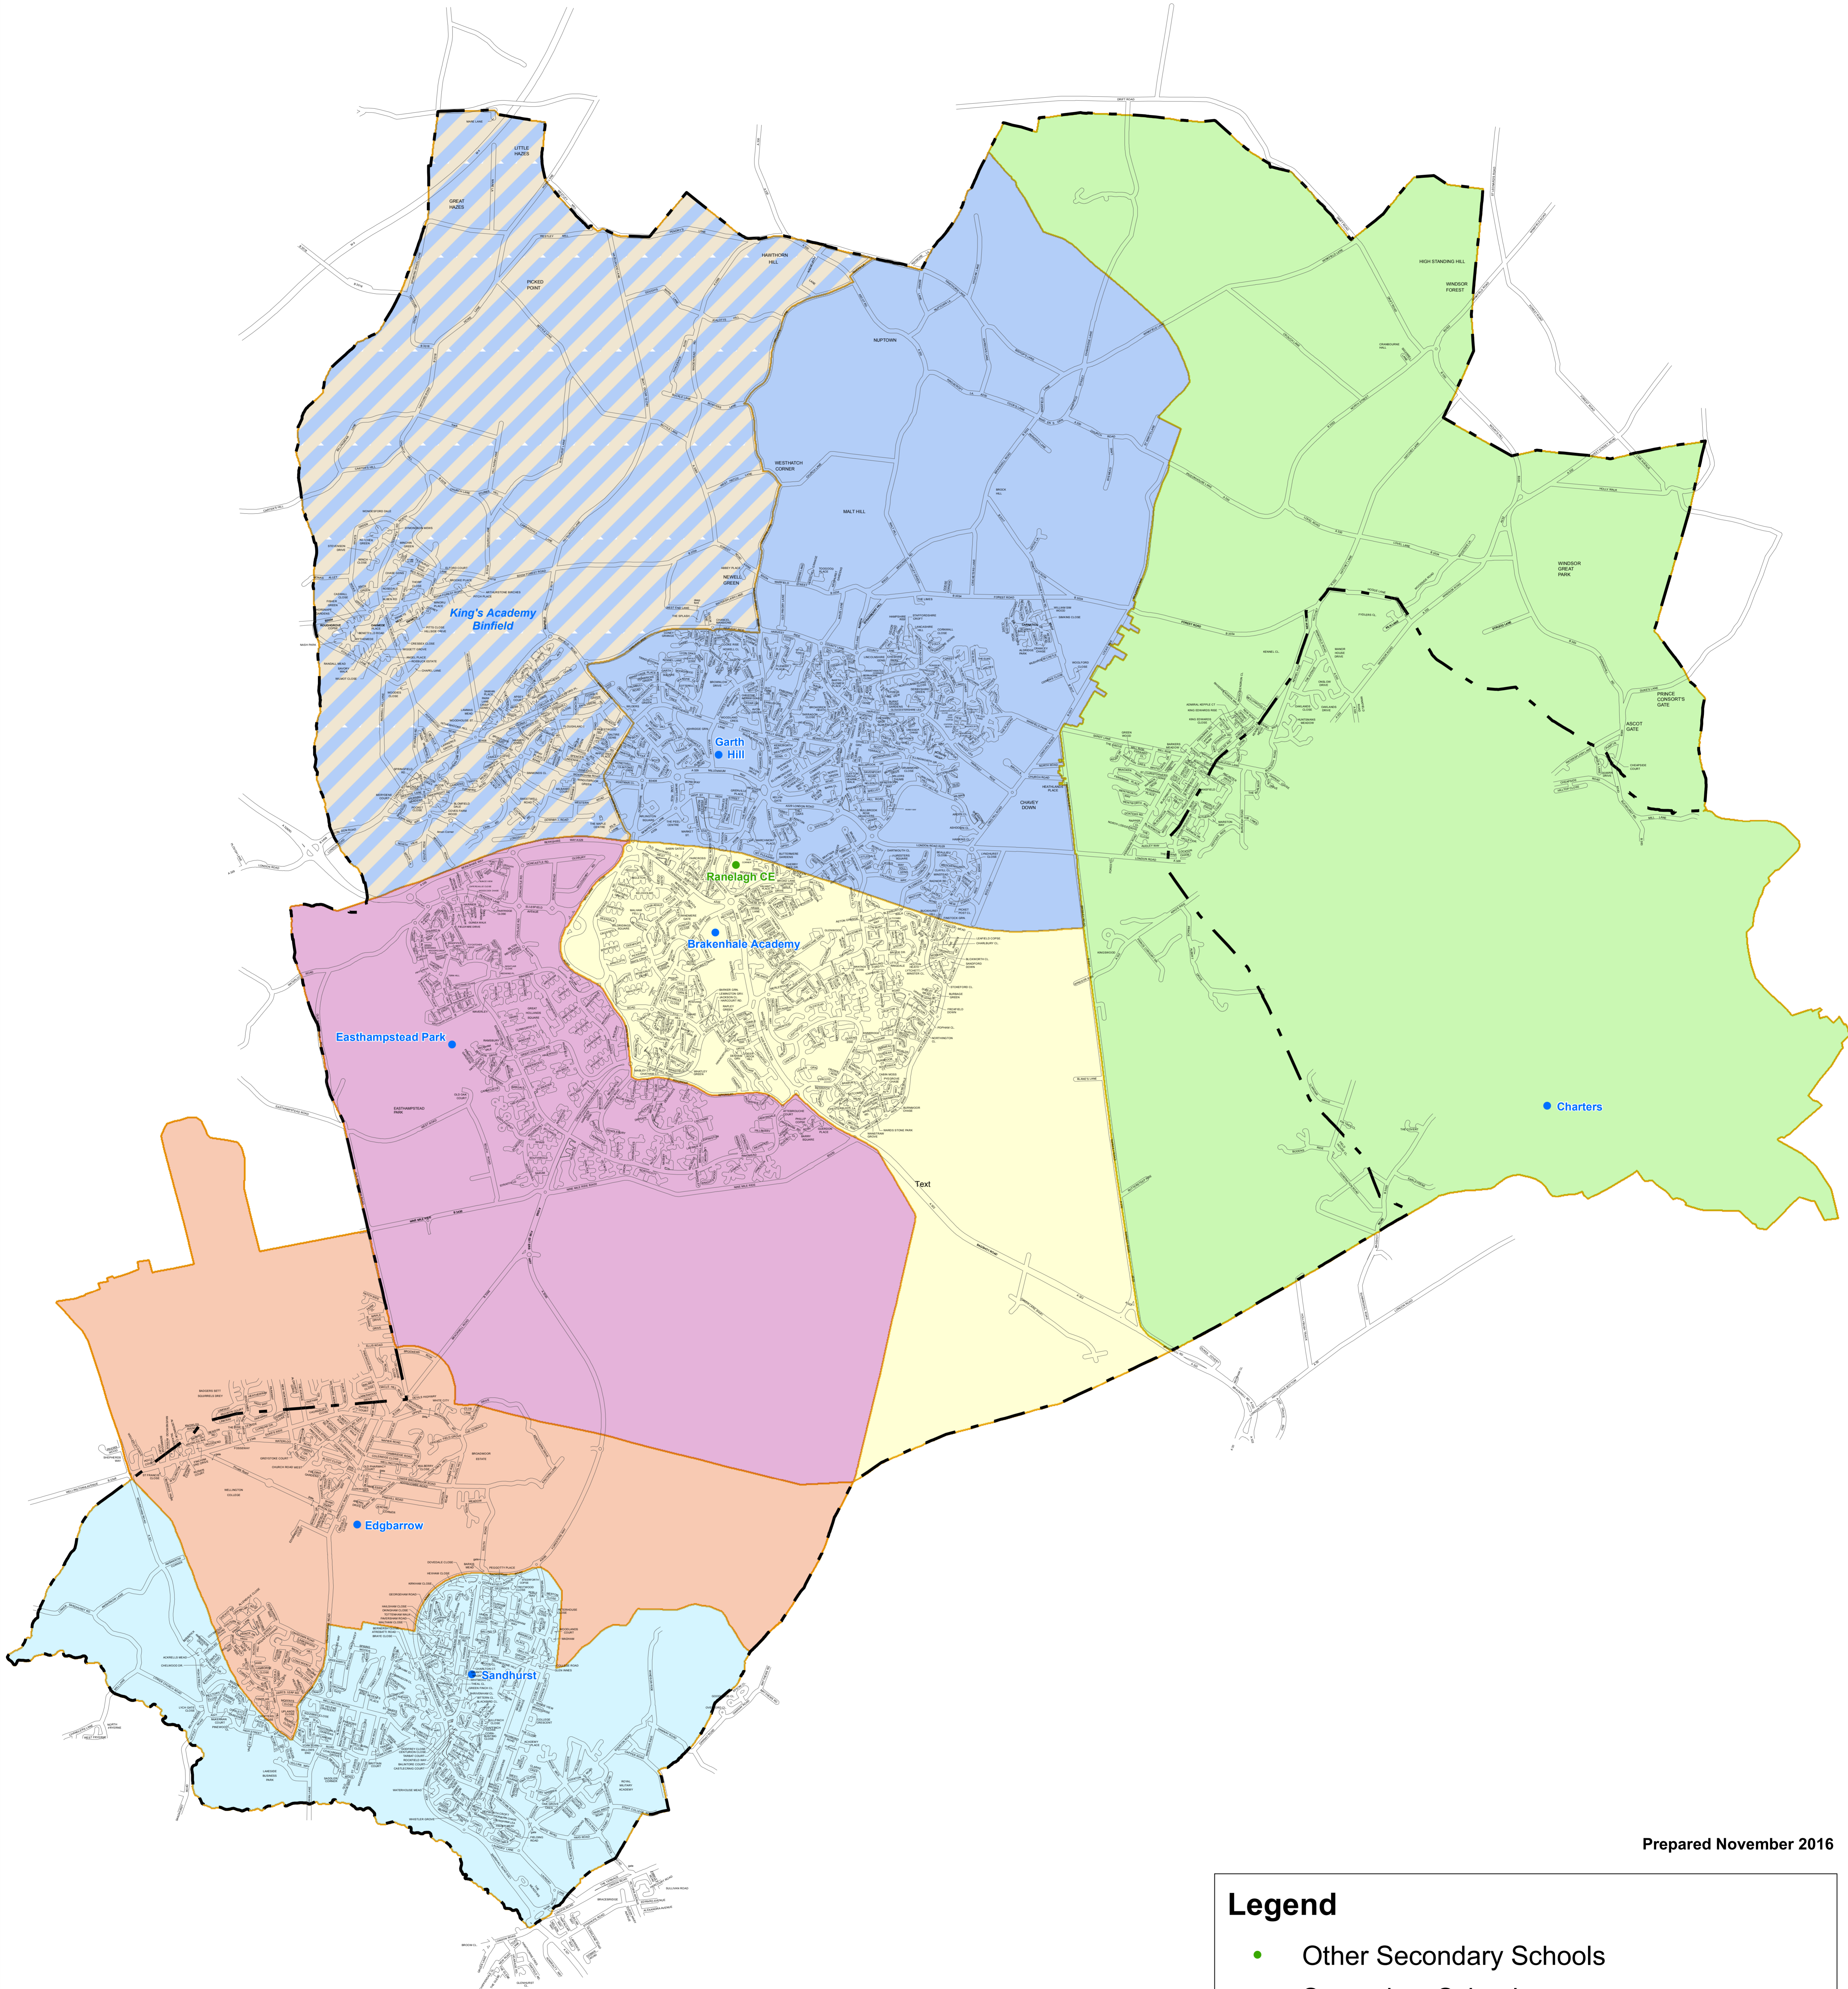

# Current Secondary Schools Designated Areas

Prepared November 2016

## Legend

• Other Secondary Schools

• Secondary Schools

⌈ ⌋ BFC Borough Boundary

### Secondary School Designated Area

▨ King's Academy Binfield / Garth Hill College

▨ Brakenhale Academy

▨ Charters Secondary School (RBWM)

▨ Easthampstead Park Community School

▨ Edgbarrow School

▨ Garth Hill College

▨ Sandhurst School