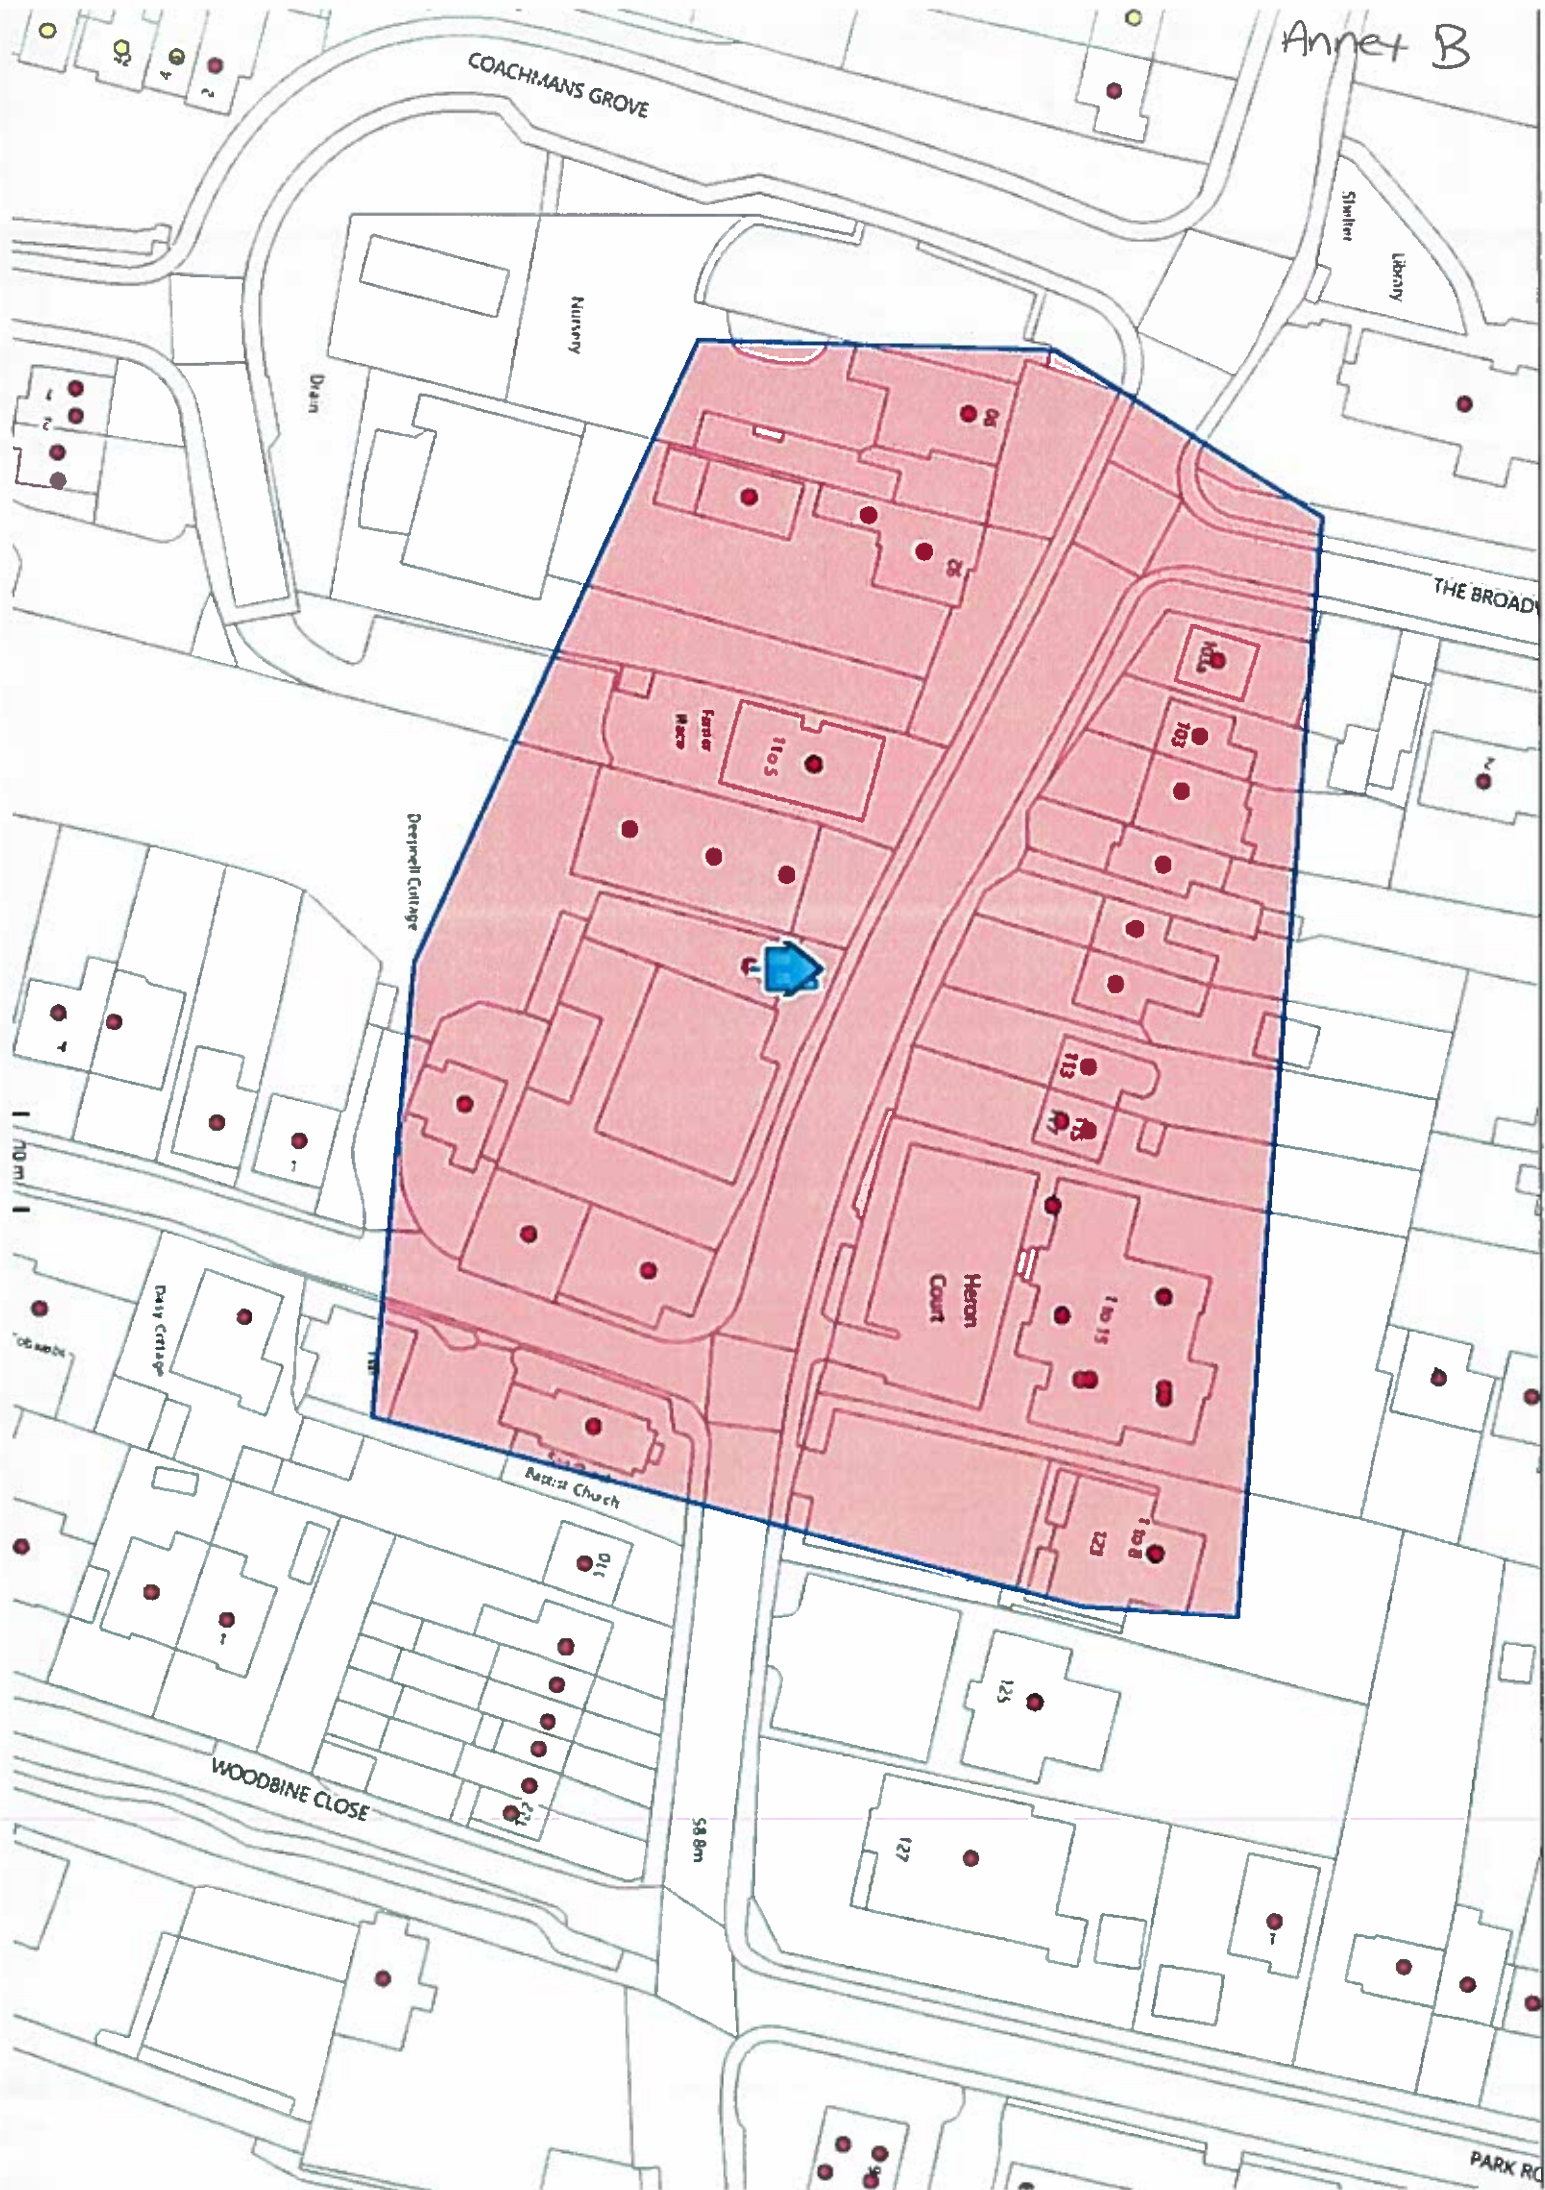

Annet B

COACHMANS GROVE

Sturton  
Library

THE BROAD

Deerpeth Cottage

1105

Heron Court

Apex Church

WOODBINE CLOSE

58.8m

PARK RD

100m