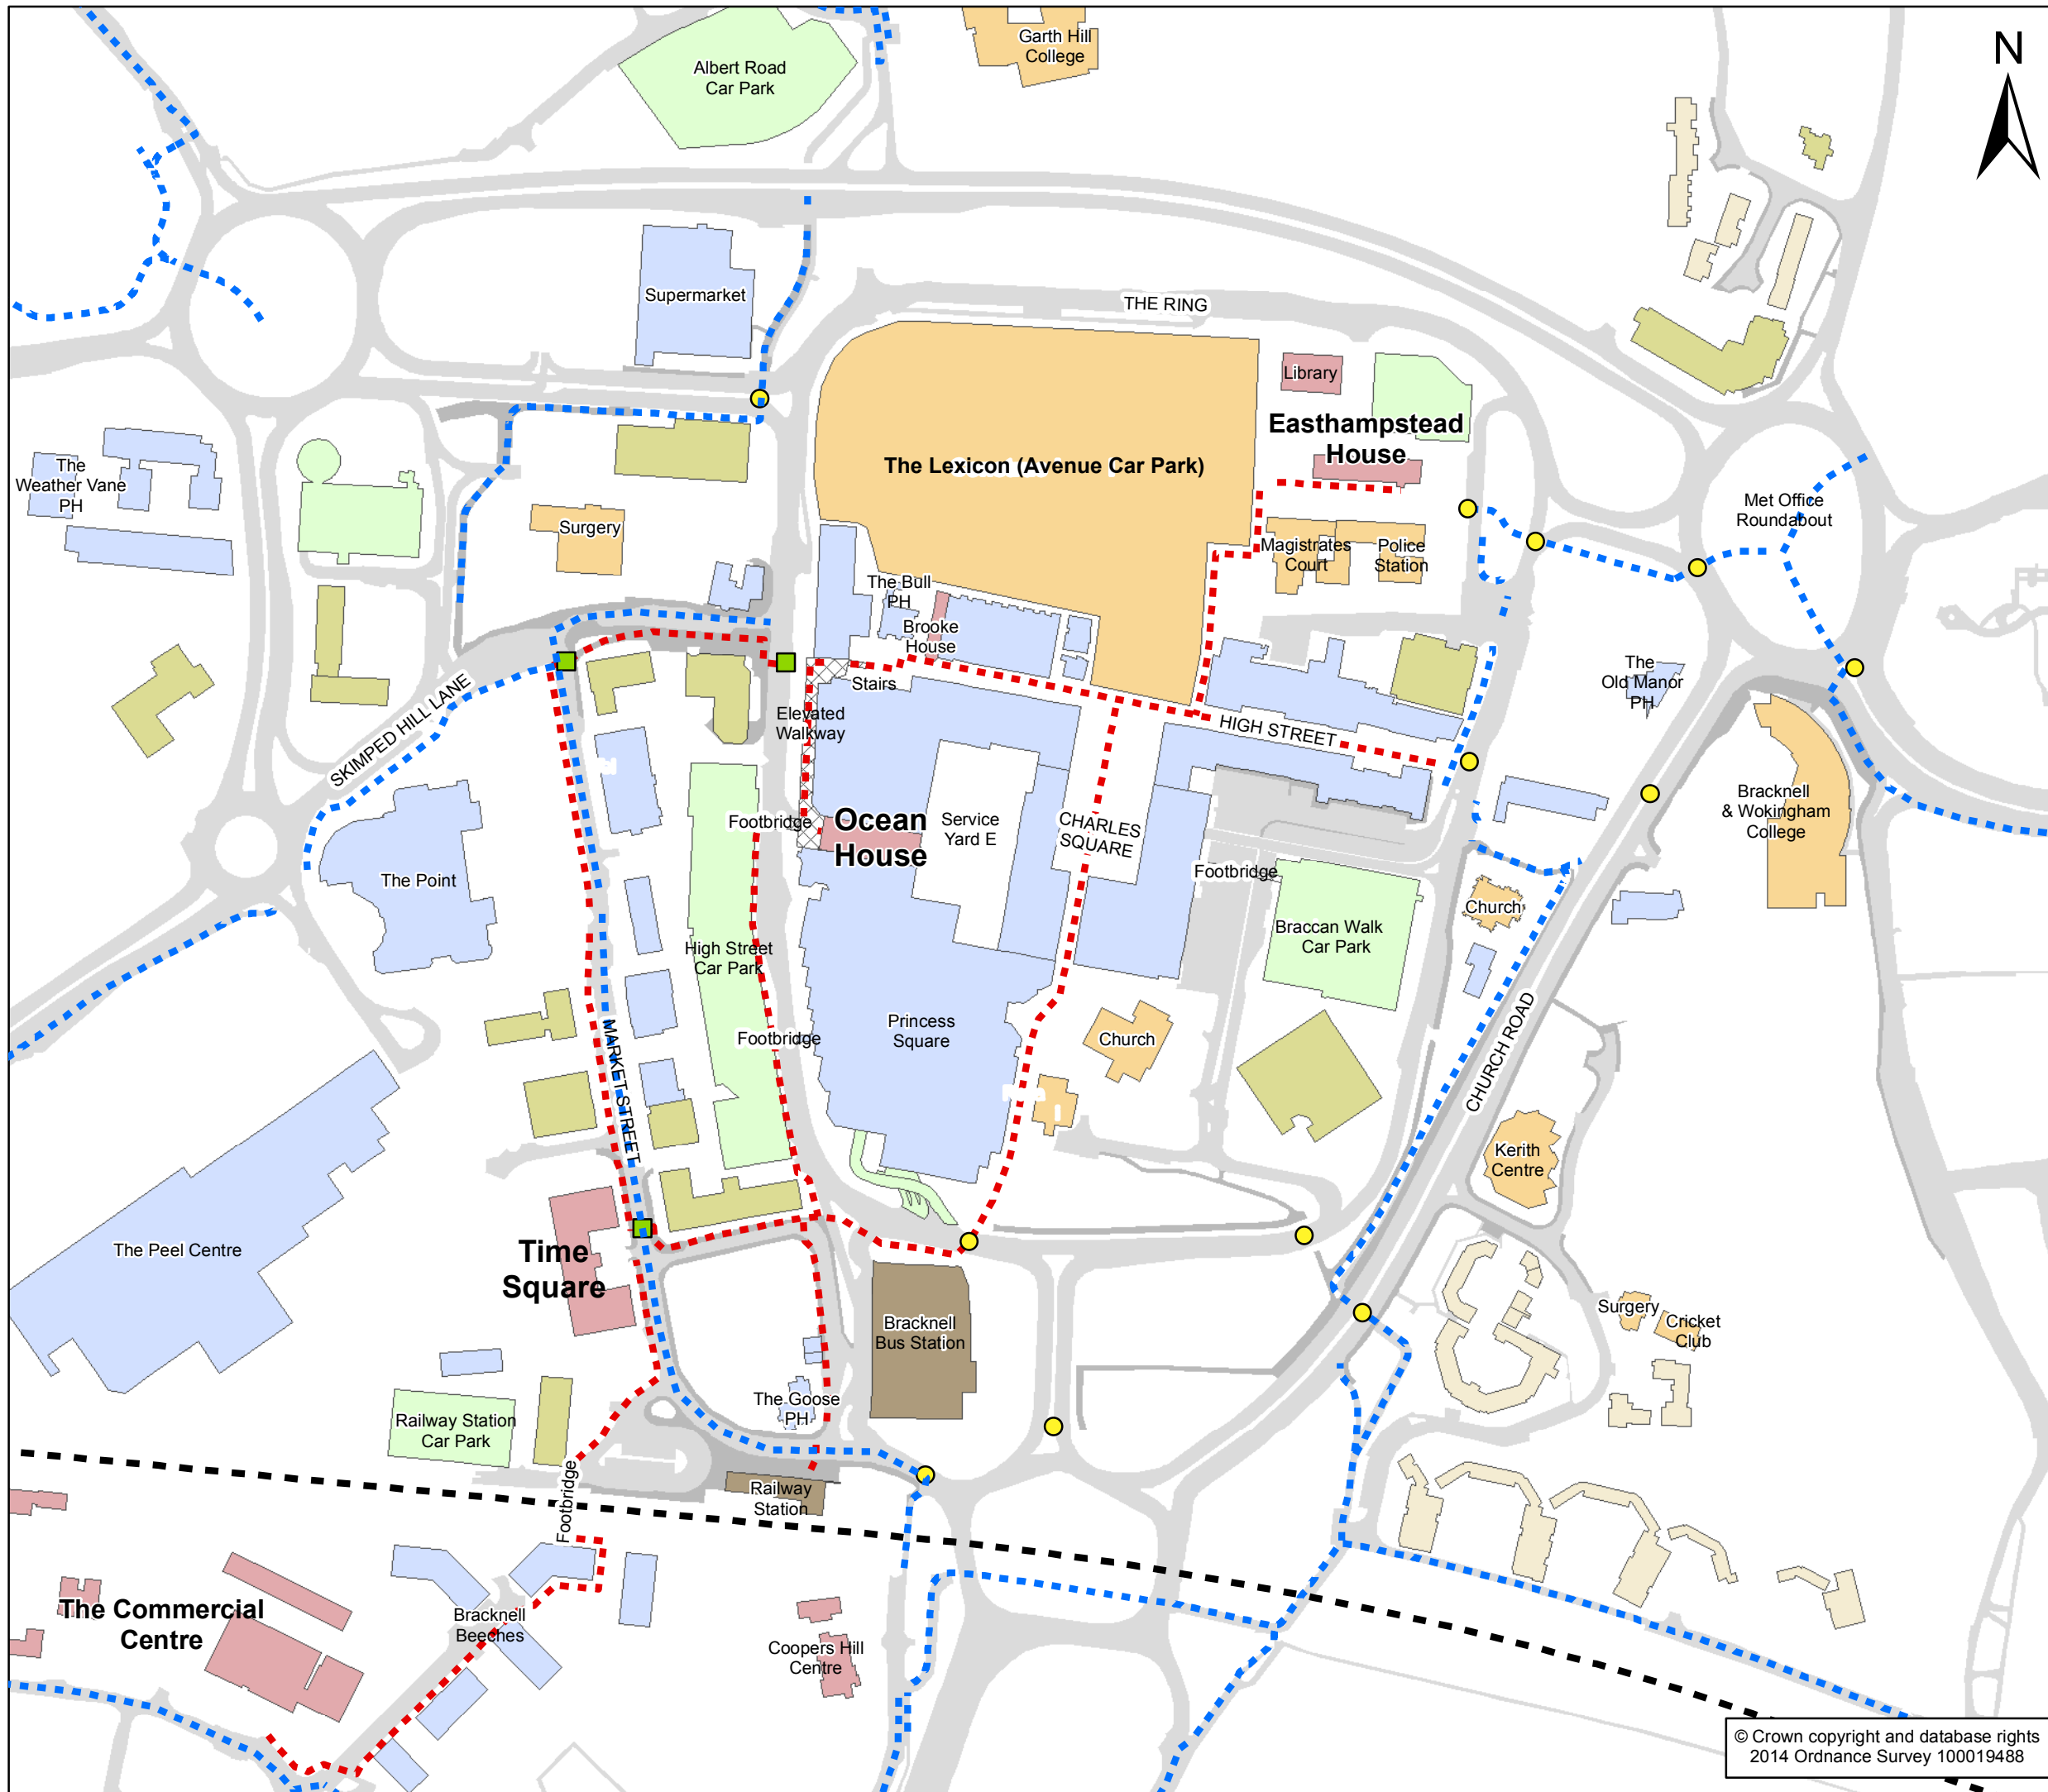

Bracknell Town Centre Map

Legend

-  Subway
-  Zebra Crossing
-  Walk Route
-  Footpath/Cycleway
-  Railway
-  Council Buildings
-  Places of Interest
-  Car Parks
-  Elevated Walkway
-  Public Transport
-  Offices
-  Commercial
-  Residential

Map Produced June 2014

© Crown copyright and database rights
2014 Ordnance Survey 100019488